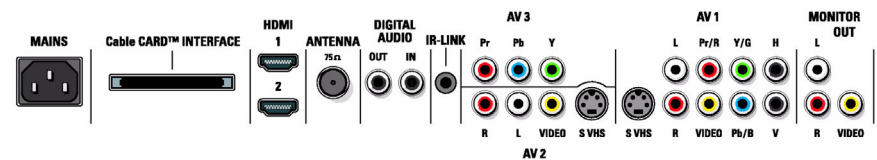

Sound

- **Sound Enhancement:** Smart Sound, Auto Volume Leveller, Digital Signal Processing, Dynamic Bass Enhancement, Graphic Equaliser
- **Output power (RMS):** 2 x 15W
- **Sound System:** Virtual Dolby Digital

Rear connectors

Side connectors

- **Remote control type:** RC4345/01
- **Remote Control:** Amp, DVD-R, Multi-functional, Sat, VCR, DVD
- **Screen Format Adjustments:** 7 Widescreen Modes, Auto Format, Subtitle and Heading Shift
- **Child Protection:** Child Lock+Parental Control
- **Picture in Picture:** HDMI-Component PIP
- **Clock:** Smart Clock
- **Teletext:** Closed Captioning Full Text

Progressive Scan

Progressive Scan doubles the vertical resolution of the image resulting in a noticeably sharper picture. Instead of sending a field comprising the odd lines to the screen first, followed by the field with the even lines, both fields are written at one time. A full image is created instantaneously, using the maximum resolution. At such a speed, your eye perceives a sharper picture with no line structure.