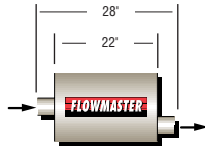

50 SERIES - SUV-PERFORMANCE™

5" Thick x 10" Wide

IN/OUT	PART#	IN/OUT	PART#	IN/OUT	PART#	IN/OUT	PART#
2.25"	52455	2.25"	52456	Single 2.25"	52457	2.25"	52458
2.50"	52555	2.50"	52556	Single 2.50"	52557	2.50"	52558
3.00"	53055	3.00"	53056	Single 3.00"	53057	3.00"	53058

IN/OUT	PART#	IN/OUT	PART#	IN/OUT	PART#	IN/OUT	PART#
Dual 2.25"/3.00"	524553	Dual 2.25"/Dual 2.25"	524554	Single 2.25"/Dual 2.00"	524552	Single 2.25"/Dual 2.00"	524562
				Single 2.50"/Dual 2.25"	525552	Single 2.50"/Dual 2.25"	525562
				Single 3.00"/Dual 2.50"	530552	Single 3.00"/Dual 2.50"	530562

50 SERIES - BIG BLOCK™ TRUCK & RV

5" Thick x 12" Wide

IN/OUT	PART#	IN/OUT	PART#	IN/OUT	PART#	IN/OUT	PART#	IN/OUT	PART#
3.50"	53550	3.50"	53551	3.50"	53552	3.50"	53553	Single 3.00"/Dual 2.25"	530602

70 SERIES - BIG BLOCK II™ PERFORMANCE STREET, TRUCK & RV

5" Thick x 10" Wide

IN/OUT	PART#	IN/OUT	PART#	IN/OUT	PART#	IN/OUT	PART#	IN/OUT	PART#
2.50"	52570	2.50"	52571	2.50"	52572	2.50"	52573	2.50"	52574
3.00"	53070	3.00"	53071	3.00"	53072	3.00"	53073	3.00"	53074