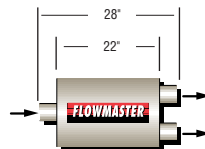

IN/OUT	PART#	IN/OUT	PART#	IN/OUT	PART#	IN/OUT	PART#
Dual 2.25"/3.00"	524553	Dual 2.25"/Dual 2.25"	524554	Single 2.25"/Dual 2.00"	524552	Single 2.25"/Dual 2.00"	524562
				Single 2.50"/Dual 2.25"	525552	Single 2.50"/Dual 2.25"	525562
				Single 3.00"/Dual 2.50"	530552	Single 3.00"/Dual 2.50"	530562

50 SERIES - BIG BLOCK™ TRUCK & RV

5" Thick x 12" Wide

IN/OUT	PART#	IN/OUT	PART#	IN/OUT	PART#	IN/OUT	PART#	IN/OUT	PART#
3.50"	53550	3.50"	53551	3.50"	53552	3.50"	53553	Single 3.00"/Dual 2.25"	530602

70 SERIES - BIG BLOCK II™ PERFORMANCE STREET, TRUCK & RV

5" Thick x 10" Wide

IN/OUT	PART#	IN/OUT	PART#	IN/OUT	PART#	IN/OUT	PART#	IN/OUT	PART#
2.50"	52570	2.50"	52571	2.50"	52572	2.50"	52573	2.50"	52574
3.00"	53070	3.00"	53071	3.00"	53072	3.00"	53073	3.00"	53074