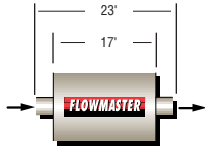

50 SERIES - SUV-PERFORMANCE™

5" Thick x 10" Wide

IN/OUT	PART#	IN/OUT	PART#	IN/OUT	PART#	IN/OUT	PART#
2.25"	52455	2.25"	52456	Single 2.25"	52457	2.25"	52458
2.50"	52555	2.50"	52556	Single 2.50"	52557	2.50"	52558
3.00"	53055	3.00"	53056	Single 3.00"	53057	3.00"	53058

IN/OUT	PART#	IN/OUT	PART#	IN/OUT	PART#	IN/OUT	PART#
Dual 2.25"/3.00"	524553	Dual 2.25"/Dual 2.25"	524554	Single 2.25"/Dual 2.00"	524552	Single 2.25"/Dual 2.00"	524562
				Single 2.50"/Dual 2.25"	525552	Single 2.50"/Dual 2.25"	525562
				Single 3.00"/Dual 2.50"	530552	Single 3.00"/Dual 2.50"	530562

50 SERIES - BIG BLOCK™ TRUCK & RV

5" Thick x 12" Wide

IN/OUT	PART#	IN/OUT	PART#	IN/OUT	PART#	IN/OUT	PART#	IN/OUT	PART#
3.50"	53550	3.50"	53551	3.50"	53552	3.50"	53553	Single 3.00"/Dual 2.25"	530602

70 SERIES - BIG BLOCK II™ PERFORMANCE STREET, TRUCK & RV

5" Thick x 10" Wide

IN/OUT	PART#	IN/OUT	PART#	IN/OUT	PART#	IN/OUT	PART#	IN/OUT	PART#
2.50"	52570	2.50"	52571	2.50"	52572	2.50"	52573	2.50"	52574
3.00"	53070	3.00"	53071	3.00"	53072	3.00"	53073	3.00"	53074