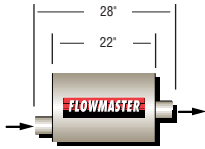

50 SERIES - BIG BLOCK™ TRUCK & RV

5" Thick x 12" Wide

IN/OUT	PART#	IN/OUT	PART#	IN/OUT	PART#	IN/OUT	PART#	IN/OUT	PART#
3.50"	53550	3.50"	53551	3.50"	53552	3.50"	53553	Single 3.00"/Dual 2.25"	530602