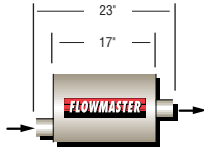

50 SERIES - SUV-PERFORMANCE™

5" Thick x 10" Wide

IN/OUT	PART#	IN/OUT	PART#	IN/OUT	PART#	IN/OUT	PART#
2.25"	52455	2.25"	52456	Single 2.25"	52457	2.25"	52458
2.50"	52555	2.50"	52556	Single 2.50"	52557	2.50"	52558
3.00"	53055	3.00"	53056	Single 3.00"	53057	3.00"	53058

IN/OUT	PART#	IN/OUT	PART#	IN/OUT	PART#	IN/OUT	PART#
Dual 2.25"/3.00"	524553	Dual 2.25"/Dual 2.25"	524554	Single 2.25"/Dual 2.00"	524552	Single 2.25"/Dual 2.00"	524562
				Single 2.50"/Dual 2.25"	525552	Single 2.50"/Dual 2.25"	525562
				Single 3.00"/Dual 2.50"	530552	Single 3.00"/Dual 2.50"	530562

5" Thick x 10" Wide

IN/OUT	PART#	IN/OUT	PART#	IN/OUT	PART#	IN/OUT	PART#	IN/OUT	PART#
2.50"	52570	2.50"	52571	2.50"	52572	2.50"	52573	2.50"	52574
3.00"	53070	3.00"	53071	3.00"	53072	3.00"	53073	3.00"	53074