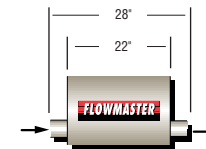

IN/OUT	PART#	IN/OUT	PART#	IN/OUT	PART#	IN/OUT	PART#
Dual 2.25"/3.00"	524553	Dual 2.25"/Dual 2.25"	524554	Single 2.25"/Dual 2.00"	524552	Single 2.25"/Dual 2.00"	524562
				Single 2.50"/Dual 2.25"	525552	Single 2.50"/Dual 2.25"	525562
				Single 3.00"/Dual 2.50"	530552	Single 3.00"/Dual 2.50"	530562

50 SERIES - BIG BLOCK™ TRUCK & RV

5" Thick x 12" Wide

IN/OUT	PART#	IN/OUT	PART#	IN/OUT	PART#	IN/OUT	PART#	IN/OUT	PART#
3.50"	53550	3.50"	53551	3.50"	53552	3.50"	53553	Single 3.00"/Dual 2.25"	530602

70 SERIES - BIG BLOCK II™ PERFORMANCE STREET, TRUCK & RV

5" Thick x 10" Wide

IN/OUT	PART#	IN/OUT	PART#	IN/OUT	PART#	IN/OUT	PART#	IN/OUT	PART#
2.50"	52570	2.50"	52571	2.50"	52572	2.50"	52573	2.50"	52574
3.00"	53070	3.00"	53071	3.00"	53072	3.00"	53073	3.00"	53074