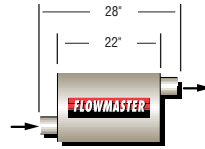

50 SERIES - BIG BLOCK™ TRUCK & RV

5" Thick x 12" Wide

IN/OUT	PART#	IN/OUT	PART#	IN/OUT	PART#	IN/OUT	PART#	IN/OUT	PART#
3.50"	53550	3.50"	53551	3.50"	53552	3.50"	53553	Single 3.00"/Dual 2.25"	530602