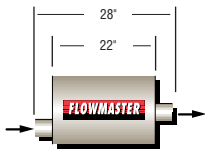

IN/OUT	PART#	IN/OUT	PART#	IN/OUT	PART#	IN/OUT	PART#
Dual 2.25"/3.00"	524553	Dual 2.25"/Dual 2.25"	524554	Single 2.25"/Dual 2.00"	524552	Single 2.25"/Dual 2.00"	524562
				Single 2.50"/Dual 2.25"	525552	Single 2.50"/Dual 2.25"	525562
				Single 3.00"/Dual 2.50"	530552	Single 3.00"/Dual 2.50"	530562

50 SERIES - BIG BLOCK™ TRUCK & RV

5" Thick x 12" Wide

IN/OUT	PART#	IN/OUT	PART#	IN/OUT	PART#	IN/OUT	PART#	IN/OUT	PART#
3.50"	53550	3.50"	53551	3.50"	53552	3.50"	53553	Single 3.00"/Dual 2.25"	530602

70 SERIES - BIG BLOCK II™ PERFORMANCE STREET, TRUCK & RV

5" Thick x 10" Wide

IN/OUT	PART#	IN/OUT	PART#	IN/OUT	PART#	IN/OUT	PART#	IN/OUT	PART#
2.50"	52570	2.50"	52571	2.50"	52572	2.50"	52573	2.50"	52574
3.00"	53070	3.00"	53071	3.00"	53072	3.00"	53073	3.00"	53074

IN/OUT	PART#	IN/OUT	PART#	IN/OUT	PART#	IN/OUT	PART#
Dual 2.25"/Single 3.00"	524703	Dual 2.25"/Dual 2.25"	524704	Single 3.00"/Dual 2.50"	530702	Single 3.00"/Dual 2.25"	530722