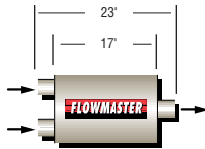

50 SERIES - SUV-PERFORMANCE™

5" Thick x 10" Wide

IN/OUT	PART#	IN/OUT	PART#	IN/OUT	PART#	IN/OUT	PART#
2.25"	52455	2.25"	52456	Single 2.25"	52457	2.25"	52458
2.50"	52555	2.50"	52556	Single 2.50"	52557	2.50"	52558
3.00"	53055	3.00"	53056	Single 3.00"	53057	3.00"	53058

IN/OUT	PART#	IN/OUT	PART#	IN/OUT	PART#	IN/OUT	PART#
Dual 2.25"/3.00"	524553	Dual 2.25"/Dual 2.25"	524554	Single 2.25"/Dual 2.00"	524552	Single 2.25"/Dual 2.00"	524562
				Single 2.50"/Dual 2.25"	525552	Single 2.50"/Dual 2.25"	525562
				Single 3.00"/Dual 2.50"	530552	Single 3.00"/Dual 2.50"	530562

50 SERIES - BIG BLOCK™ TRUCK & RV

5" Thick x 12" Wide

IN/OUT	PART#	IN/OUT	PART#	IN/OUT	PART#	IN/OUT	PART#	IN/OUT	PART#
3.50"	53550	3.50"	53551	3.50"	53552	3.50"	53553	Single 3.00"/Dual 2.25"	530602

70 SERIES - BIG BLOCK II™ PERFORMANCE STREET, TRUCK & RV

5" Thick x 10" Wide

IN/OUT	PART#	IN/OUT	PART#	IN/OUT	PART#	IN/OUT	PART#	IN/OUT	PART#
2.50"	52570	2.50"	52571	2.50"	52572	2.50"	52573	2.50"	52574
3.00"	53070	3.00"	53071	3.00"	53072	3.00"	53073	3.00"	53074