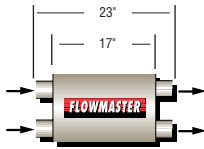

50 SERIES - SUV-PERFORMANCE™

5" Thick x 10" Wide

IN/OUT	PART#	IN/OUT	PART#	IN/OUT	PART#	IN/OUT	PART#
2.25"	52455	2.25"	52456	Single 2.25"	52457	2.25"	52458
2.50"	52555	2.50"	52556	Single 2.50"	52557	2.50"	52558
3.00"	53055	3.00"	53056	Single 3.00"	53057	3.00"	53058

IN/OUT	PART#	IN/OUT	PART#	IN/OUT	PART#	IN/OUT	PART#
Dual 2.25"/3.00"	524553	Dual 2.25"/Dual 2.25"	524554	Single 2.25"/Dual 2.00"	524552	Single 2.25"/Dual 2.00"	524562
				Single 2.50"/Dual 2.25"	525552	Single 2.50"/Dual 2.25"	525562
				Single 3.00"/Dual 2.50"	530552	Single 3.00"/Dual 2.50"	530562

50 SERIES - BIG BLOCK™ TRUCK & RV

5" Thick x 12" Wide

IN/OUT	PART#	IN/OUT	PART#	IN/OUT	PART#	IN/OUT	PART#	IN/OUT	PART#
3.50"	53550	3.50"	53551	3.50"	53552	3.50"	53553	Single 3.00"/Dual 2.25"	530602

70 SERIES - BIG BLOCK II™ PERFORMANCE STREET, TRUCK & RV

5" Thick x 10" Wide

IN/OUT	PART#	IN/OUT	PART#	IN/OUT	PART#	IN/OUT	PART#	IN/OUT	PART#
2.50"	52570	2.50"	52571	2.50"	52572	2.50"	52573	2.50"	52574
3.00"	53070	3.00"	53071	3.00"	53072	3.00"	53073	3.00"	53074