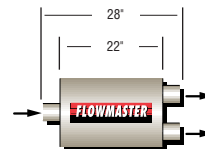

IN/OUT	PART#	IN/OUT	PART#	IN/OUT	PART#	IN/OUT	PART#
Dual 2.25"/3.00"	524553	Dual 2.25"/Dual 2.25"	524554	Single 2.25"/Dual 2.00"	524552	Single 2.25"/Dual 2.00"	524562
				Single 2.50"/Dual 2.25"	525552	Single 2.50"/Dual 2.25"	525562
				Single 3.00"/Dual 2.50"	530552	Single 3.00"/Dual 2.50"	530562

50 SERIES - BIG BLOCK™ TRUCK & RV

5" Thick x 12" Wide

IN/OUT	PART#	IN/OUT	PART#	IN/OUT	PART#	IN/OUT	PART#	IN/OUT	PART#
3.50"	53550	3.50"	53551	3.50"	53552	3.50"	53553	Single 3.00"/Dual 2.25"	530602

70 SERIES - BIG BLOCK II™ PERFORMANCE STREET, TRUCK & RV

5" Thick x 10" Wide

IN/OUT	PART#	IN/OUT	PART#	IN/OUT	PART#	IN/OUT	PART#	IN/OUT	PART#
2.50"	52570	2.50"	52571	2.50"	52572	2.50"	52573	2.50"	52574
3.00"	53070	3.00"	53071	3.00"	53072	3.00"	53073	3.00"	53074

IN/OUT	PART#	IN/OUT	PART#	IN/OUT	PART#	IN/OUT	PART#
Dual 2.25"/Single 3.00"	524703	Dual 2.25"/Dual 2.25"	524704	Single 3.00"/Dual 2.50"	530702	Single 3.00"/Dual 2.25"	530722