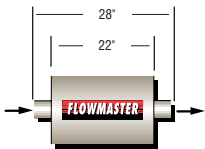

IN/OUT	PART#	IN/OUT	PART#	IN/OUT	PART#	IN/OUT	PART#
Dual 2.25"/3.00"	524553	Dual 2.25"/Dual 2.25"	524554	Single 2.25"/Dual 2.00"	524552	Single 2.25"/Dual 2.00"	524562
				Single 2.50"/Dual 2.25"	525552	Single 2.50"/Dual 2.25"	525562
				Single 3.00"/Dual 2.50"	530552	Single 3.00"/Dual 2.50"	530562

50 SERIES - BIG BLOCK™ TRUCK & RV

5" Thick x 12" Wide

IN/OUT	PART#	IN/OUT	PART#	IN/OUT	PART#	IN/OUT	PART#	IN/OUT	PART#
3.50"	53550	3.50"	53551	3.50"	53552	3.50"	53553	Single 3.00"/Dual 2.25"	530602

70 SERIES - BIG BLOCK II™ PERFORMANCE STREET, TRUCK & RV

5" Thick x 10" Wide

IN/OUT	PART#	IN/OUT	PART#	IN/OUT	PART#	IN/OUT	PART#	IN/OUT	PART#
2.50"	52570	2.50"	52571	2.50"	52572	2.50"	52573	2.50"	52574
3.00"	53070	3.00"	53071	3.00"	53072	3.00"	53073	3.00"	53074

IN/OUT	PART#	IN/OUT	PART#	IN/OUT	PART#	IN/OUT	PART#
Dual 2.25"/Single 3.00"	524703	Dual 2.25"/Dual 2.25"	524704	Single 3.00"/Dual 2.50"	530702	Single 3.00"/Dual 2.25"	530722