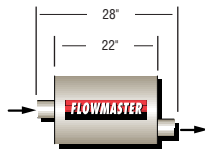

IN/OUT	PART#	IN/OUT	PART#	IN/OUT	PART#	IN/OUT	PART#
Dual 2.25"/3.00"	524553	Dual 2.25"/Dual 2.25"	524554	Single 2.25"/Dual 2.00"	524552	Single 2.25"/Dual 2.00"	524562
				Single 2.50"/Dual 2.25"	525552	Single 2.50"/Dual 2.25"	525562
				Single 3.00"/Dual 2.50"	530552	Single 3.00"/Dual 2.50"	530562

50 SERIES - BIG BLOCK™ TRUCK & RV

5" Thick x 12" Wide

IN/OUT	PART#	IN/OUT	PART#	IN/OUT	PART#	IN/OUT	PART#	IN/OUT	PART#
3.50"	53550	3.50"	53551	3.50"	53552	3.50"	53553	Single 3.00"/Dual 2.25"	530602

70 SERIES - BIG BLOCK II™ PERFORMANCE STREET, TRUCK & RV

5" Thick x 10" Wide

IN/OUT	PART#	IN/OUT	PART#	IN/OUT	PART#	IN/OUT	PART#	IN/OUT	PART#
2.50"	52570	2.50"	52571	2.50"	52572	2.50"	52573	2.50"	52574
3.00"	53070	3.00"	53071	3.00"	53072	3.00"	53073	3.00"	53074