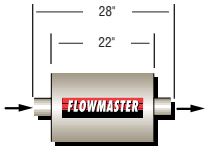

50 SERIES - SUV-PERFORMANCE™

5" Thick x 10" Wide

IN/OUT	PART#	IN/OUT	PART#	IN/OUT	PART#	IN/OUT	PART#
2.25"	52455	2.25"	52456	Single 2.25"	52457	2.25"	52458
2.50"	52555	2.50"	52556	Single 2.50"	52557	2.50"	52558
3.00"	53055	3.00"	53056	Single 3.00"	53057	3.00"	53058

IN/OUT	PART#	IN/OUT	PART#	IN/OUT	PART#	IN/OUT	PART#
Dual 2.25"/3.00"	524553	Dual 2.25"/Dual 2.25"	524554	Single 2.25"/Dual 2.00"	524552	Single 2.25"/Dual 2.00"	524562
				Single 2.50"/Dual 2.25"	525552	Single 2.50"/Dual 2.25"	525562
				Single 3.00"/Dual 2.50"	530552	Single 3.00"/Dual 2.50"	530562

50 SERIES - BIG BLOCK™ TRUCK & RV

5" Thick x 12" Wide

IN/OUT	PART#	IN/OUT	PART#	IN/OUT	PART#	IN/OUT	PART#	IN/OUT	PART#
3.50"	53550	3.50"	53551	3.50"	53552	3.50"	53553	Single 3.00"/Dual 2.25"	530602

70 SERIES - BIG BLOCK II™ PERFORMANCE STREET, TRUCK & RV

5" Thick x 10" Wide

IN/OUT	PART#	IN/OUT	PART#	IN/OUT	PART#	IN/OUT	PART#	IN/OUT	PART#
2.50"	52570	2.50"	52571	2.50"	52572	2.50"	52573	2.50"	52574
3.00"	53070	3.00"	53071	3.00"	53072	3.00"	53073	3.00"	53074