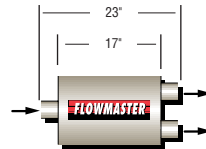

50 SERIES - SUV-PERFORMANCE™

5" Thick x 10" Wide

IN/OUT	PART#	IN/OUT	PART#	IN/OUT	PART#	IN/OUT	PART#
2.25"	52455	2.25"	52456	Single 2.25"	52457	2.25"	52458
2.50"	52555	2.50"	52556	Single 2.50"	52557	2.50"	52558
3.00"	53055	3.00"	53056	Single 3.00"	53057	3.00"	53058

IN/OUT	PART#	IN/OUT	PART#	IN/OUT	PART#	IN/OUT	PART#
Dual 2.25"/3.00"	524553	Dual 2.25"/Dual 2.25"	524554	Single 2.25"/Dual 2.00"	524552	Single 2.25"/Dual 2.00"	524562
				Single 2.50"/Dual 2.25"	525552	Single 2.50"/Dual 2.25"	525562
				Single 3.00"/Dual 2.50"	530552	Single 3.00"/Dual 2.50"	530562

50 SERIES - BIG BLOCK™ TRUCK & RV

5" Thick x 12" Wide

IN/OUT	PART#	IN/OUT	PART#	IN/OUT	PART#	IN/OUT	PART#	IN/OUT	PART#
3.50"	53550	3.50"	53551	3.50"	53552	3.50"	53553	Single 3.00"/Dual 2.25"	530602

70 SERIES - BIG BLOCK II™ PERFORMANCE STREET, TRUCK & RV

5" Thick x 10" Wide

IN/OUT	PART#	IN/OUT	PART#	IN/OUT	PART#	IN/OUT	PART#	IN/OUT	PART#
2.50"	52570	2.50"	52571	2.50"	52572	2.50"	52573	2.50"	52574
3.00"	53070	3.00"	53071	3.00"	53072	3.00"	53073	3.00"	53074