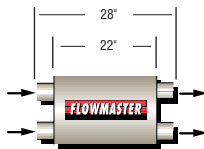

IN/OUT	PART#	IN/OUT	PART#	IN/OUT	PART#	IN/OUT	PART#
Dual 2.25"/3.00"	524553	Dual 2.25"/Dual 2.25"	524554	Single 2.25"/Dual 2.00"	524552	Single 2.25"/Dual 2.00"	524562
				Single 2.50"/Dual 2.25"	525552	Single 2.50"/Dual 2.25"	525562
				Single 3.00"/Dual 2.50"	530552	Single 3.00"/Dual 2.50"	530562

50 SERIES - BIG BLOCK™ TRUCK & RV

5" Thick x 12" Wide

IN/OUT	PART#	IN/OUT	PART#	IN/OUT	PART#	IN/OUT	PART#	IN/OUT	PART#
3.50"	53550	3.50"	53551	3.50"	53552	3.50"	53553	Single 3.00"/Dual 2.25"	530602

70 SERIES - BIG BLOCK II™ PERFORMANCE STREET, TRUCK & RV

5" Thick x 10" Wide

IN/OUT	PART#	IN/OUT	PART#	IN/OUT	PART#	IN/OUT	PART#	IN/OUT	PART#
2.50"	52570	2.50"	52571	2.50"	52572	2.50"	52573	2.50"	52574
3.00"	53070	3.00"	53071	3.00"	53072	3.00"	53073	3.00"	53074

IN/OUT	PART#	IN/OUT	PART#	IN/OUT	PART#	IN/OUT	PART#
Dual 2.25"/Single 3.00"	524703	Dual 2.25"/Dual 2.25"	524704	Single 3.00"/Dual 2.50"	530702	Single 3.00"/Dual 2.25"	530722