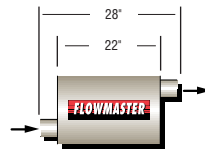

IN/OUT	PART#	IN/OUT	PART#	IN/OUT	PART#	IN/OUT	PART#
Dual 2.25"/3.00"	524553	Dual 2.25"/Dual 2.25"	524554	Single 2.25"/Dual 2.00"	524552	Single 2.25"/Dual 2.00"	524562
				Single 2.50"/Dual 2.25"	525552	Single 2.50"/Dual 2.25"	525562
				Single 3.00"/Dual 2.50"	530552	Single 3.00"/Dual 2.50"	530562

50 SERIES - BIG BLOCK™ TRUCK & RV

5" Thick x 12" Wide

IN/OUT	PART#	IN/OUT	PART#	IN/OUT	PART#	IN/OUT	PART#	IN/OUT	PART#
3.50"	53550	3.50"	53551	3.50"	53552	3.50"	53553	Single 3.00"/Dual 2.25"	530602

70 SERIES - BIG BLOCK II™ PERFORMANCE STREET, TRUCK & RV

5" Thick x 10" Wide

IN/OUT	PART#	IN/OUT	PART#	IN/OUT	PART#	IN/OUT	PART#	IN/OUT	PART#
2.50"	52570	2.50"	52571	2.50"	52572	2.50"	52573	2.50"	52574
3.00"	53070	3.00"	53071	3.00"	53072	3.00"	53073	3.00"	53074