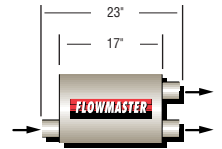

50 SERIES - SUV-PERFORMANCE™

5" Thick x 10" Wide

IN/OUT	PART#	IN/OUT	PART#	IN/OUT	PART#	IN/OUT	PART#
2.25"	52455	2.25"	52456	Single 2.25"	52457	2.25"	52458
2.50"	52555	2.50"	52556	Single 2.50"	52557	2.50"	52558
3.00"	53055	3.00"	53056	Single 3.00"	53057	3.00"	53058

IN/OUT	PART#	IN/OUT	PART#	IN/OUT	PART#	IN/OUT	PART#
Dual 2.25"/3.00"	524553	Dual 2.25"/Dual 2.25"	524554	Single 2.25"/Dual 2.00"	524552	Single 2.25"/Dual 2.00"	524562
				Single 2.50"/Dual 2.25"	525552	Single 2.50"/Dual 2.25"	525562
				Single 3.00"/Dual 2.50"	530552	Single 3.00"/Dual 2.50"	530562

50 SERIES - BIG BLOCK™ TRUCK & RV

5" Thick x 12" Wide

IN/OUT	PART#	IN/OUT	PART#	IN/OUT	PART#	IN/OUT	PART#	IN/OUT	PART#
3.50"	53550	3.50"	53551	3.50"	53552	3.50"	53553	Single 3.00"/Dual 2.25"	530602

70 SERIES - BIG BLOCK II™ PERFORMANCE STREET, TRUCK & RV

5" Thick x 10" Wide

IN/OUT	PART#	IN/OUT	PART#	IN/OUT	PART#	IN/OUT	PART#	IN/OUT	PART#
2.50"	52570	2.50"	52571	2.50"	52572	2.50"	52573	2.50"	52574
3.00"	53070	3.00"	53071	3.00"	53072	3.00"	53073	3.00"	53074