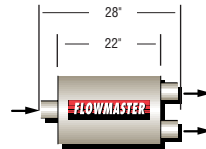

50 SERIES - BIG BLOCK™ TRUCK & RV

5" Thick x 12" Wide

IN/OUT	PART#	IN/OUT	PART#	IN/OUT	PART#	IN/OUT	PART#	IN/OUT	PART#
3.50"	53550	3.50"	53551	3.50"	53552	3.50"	53553	Single 3.00"/Dual 2.25"	530602