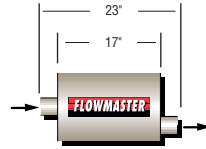

50 SERIES - SUV-PERFORMANCE™

5" Thick x 10" Wide

IN/OUT	PART#	IN/OUT	PART#	IN/OUT	PART#	IN/OUT	PART#
2.25"	52455	2.25"	52456	Single 2.25"	52457	2.25"	52458
2.50"	52555	2.50"	52556	Single 2.50"	52557	2.50"	52558
3.00"	53055	3.00"	53056	Single 3.00"	53057	3.00"	53058

IN/OUT	PART#	IN/OUT	PART#	IN/OUT	PART#	IN/OUT	PART#
Dual 2.25"/3.00"	524553	Dual 2.25"/Dual 2.25"	524554	Single 2.25"/Dual 2.00"	524552	Single 2.25"/Dual 2.00"	524562
				Single 2.50"/Dual 2.25"	525552	Single 2.50"/Dual 2.25"	525562
				Single 3.00"/Dual 2.50"	530552	Single 3.00"/Dual 2.50"	530562

5" Thick x 10" Wide

IN/OUT	PART#	IN/OUT	PART#	IN/OUT	PART#	IN/OUT	PART#	IN/OUT	PART#
2.50"	52570	2.50"	52571	2.50"	52572	2.50"	52573	2.50"	52574
3.00"	53070	3.00"	53071	3.00"	53072	3.00"	53073	3.00"	53074