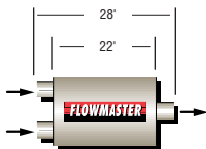

IN/OUT	PART#	IN/OUT	PART#	IN/OUT	PART#	IN/OUT	PART#
Dual 2.25"/3.00"	524553	Dual 2.25"/Dual 2.25"	524554	Single 2.25"/Dual 2.00"	524552	Single 2.25"/Dual 2.00"	524562
				Single 2.50"/Dual 2.25"	525552	Single 2.50"/Dual 2.25"	525562
				Single 3.00"/Dual 2.50"	530552	Single 3.00"/Dual 2.50"	530562

50 SERIES - BIG BLOCK™ TRUCK & RV

5" Thick x 12" Wide

IN/OUT	PART#	IN/OUT	PART#	IN/OUT	PART#	IN/OUT	PART#	IN/OUT	PART#
3.50"	53550	3.50"	53551	3.50"	53552	3.50"	53553	Single 3.00"/Dual 2.25"	530602

70 SERIES - BIG BLOCK II™ PERFORMANCE STREET, TRUCK & RV

5" Thick x 10" Wide

IN/OUT	PART#	IN/OUT	PART#	IN/OUT	PART#	IN/OUT	PART#	IN/OUT	PART#
2.50"	52570	2.50"	52571	2.50"	52572	2.50"	52573	2.50"	52574
3.00"	53070	3.00"	53071	3.00"	53072	3.00"	53073	3.00"	53074