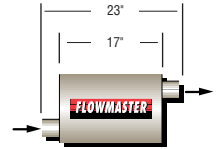

50 SERIES - SUV-PERFORMANCE™

5" Thick x 10" Wide

IN/OUT	PART#	IN/OUT	PART#	IN/OUT	PART#	IN/OUT	PART#
2.25"	52455	2.25"	52456	Single 2.25"	52457	2.25"	52458
2.50"	52555	2.50"	52556	Single 2.50"	52557	2.50"	52558
3.00"	53055	3.00"	53056	Single 3.00"	53057	3.00"	53058

IN/OUT	PART#	IN/OUT	PART#	IN/OUT	PART#	IN/OUT	PART#
Dual 2.25"/3.00"	524553	Dual 2.25"/Dual 2.25"	524554	Single 2.25"/Dual 2.00"	524552	Single 2.25"/Dual 2.00"	524562
				Single 2.50"/Dual 2.25"	525552	Single 2.50"/Dual 2.25"	525562
				Single 3.00"/Dual 2.50"	530552	Single 3.00"/Dual 2.50"	530562

50 SERIES - BIG BLOCK™ TRUCK & RV

5" Thick x 12" Wide

IN/OUT	PART#	IN/OUT	PART#	IN/OUT	PART#	IN/OUT	PART#	IN/OUT	PART#
3.50"	53550	3.50"	53551	3.50"	53552	3.50"	53553	Single 3.00"/Dual 2.25"	530602

70 SERIES - BIG BLOCK II™ PERFORMANCE STREET, TRUCK & RV

5" Thick x 10" Wide

IN/OUT	PART#	IN/OUT	PART#	IN/OUT	PART#	IN/OUT	PART#	IN/OUT	PART#
2.50"	52570	2.50"	52571	2.50"	52572	2.50"	52573	2.50"	52574
3.00"	53070	3.00"	53071	3.00"	53072	3.00"	53073	3.00"	53074